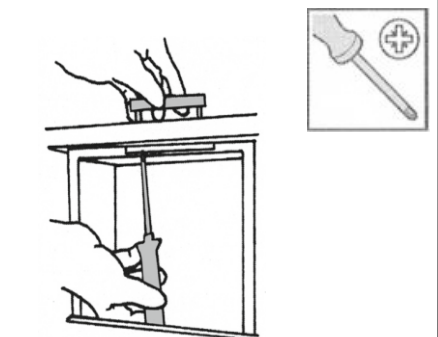

Assembly instructions for the Omega Panel unit, including diagrams for 2-person and 60-minute installation, and a list of included tools like Silikon and screws.

**Important Installation Note in compliance to the norm DIN EN 14749**  
**Wichtiger Montagehinweis zur Einhaltung der DIN EN 14749**

**1**

**2**

**3**

**4**

**5**

**6**

**7**

**8**