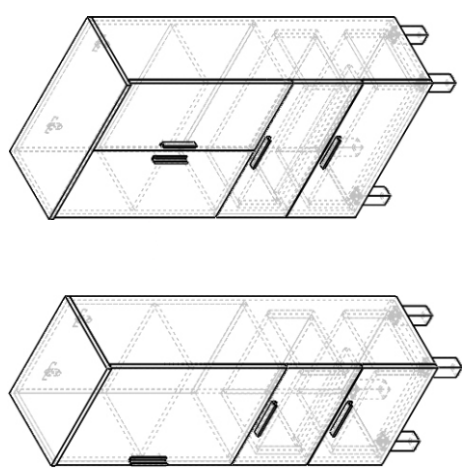

Important Installation Note in compliance to the norm DIN EN 14749
Wichtiger Montagehinweis zur Einhaltung der DIN EN 14749

1