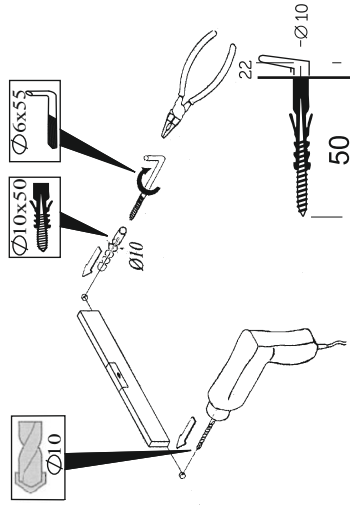

Assembly instructions for the Omega Panel unit, including diagrams for 2-person and 60-minute installation, and a list of included tools like Silikon and screws.

**Important Installation Note in compliance to the norm DIN EN 14749**  
**Wichtiger Montagehinweis zur Einhaltung der DIN EN 14749**

**1**

**2**

**3**

**4**

**5**

**6**

**7**

**8**