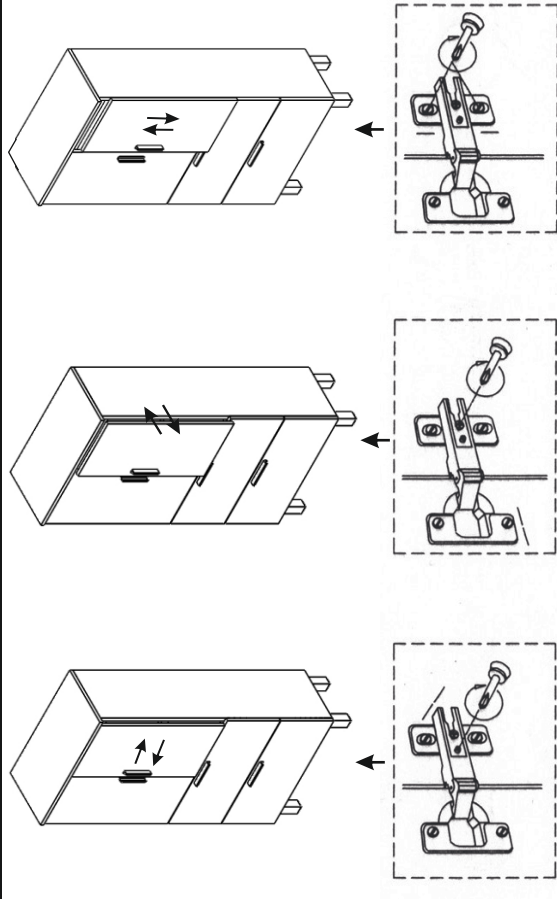

Assembly instructions for the Omega Panel unit, including diagrams for 2-person and 60-minute installation, and a list of included tools like Silikon and screws.

**Important Installation Note in compliance to the norm DIN EN 14749**  
**Wichtiger Montagehinweis zur Einhaltung der DIN EN 14749**

**1**

**2**

**3**

**4**

**5**

**6**

**7**

**8**