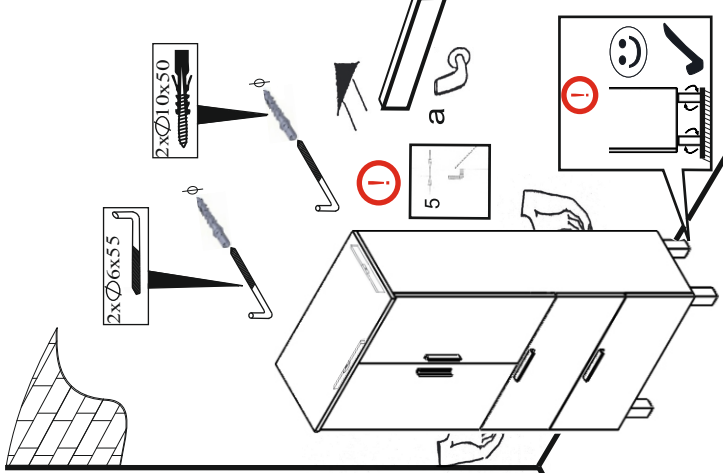

Assembly instructions for the Omega Panel unit, including diagrams for 2-person and 60-minute installation, and a list of included tools like Silikon and screws.

**Important Installation Note in compliance to the norm DIN EN 14749**  
**Wichtiger Montagehinweis zur Einhaltung der DIN EN 14749**

**1**

**2**

**3**

**4**

**5**

**6**

**7**

**8**