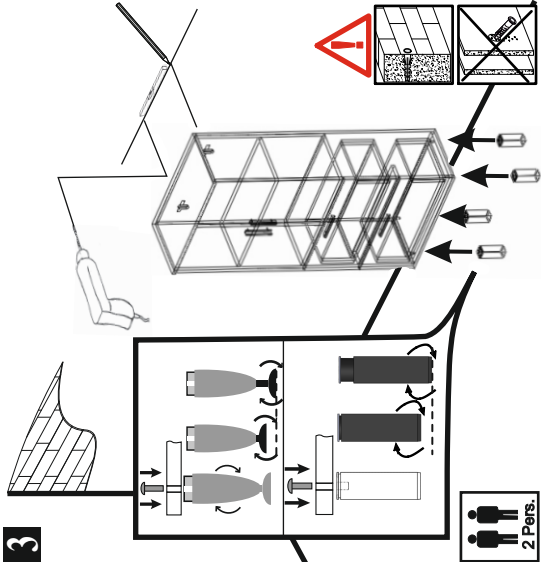

Assembly instructions for the Omega Panel unit, including diagrams for 2-person and 60-minute installation, and a list of included tools like Silikon and screws.

**Important Installation Note in compliance to the norm DIN EN 14749**  
**Wichtiger Montagehinweis zur Einhaltung der DIN EN 14749**

**1**

**2**

**3**

**4**

**5**

**6**

**7**

**8**