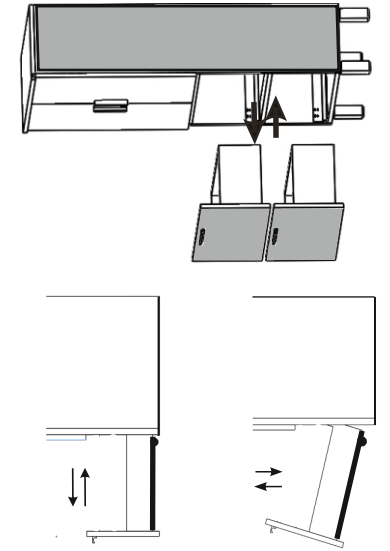

Assembly instructions for the Omega Panel unit, including diagrams for 2-person and 60-minute installation, and a list of included tools like Silikon and screws.

**Important Installation Note in compliance to the norm DIN EN 14749**  
**Wichtiger Montagehinweis zur Einhaltung der DIN EN 14749**

**1**

**2**

**3**

**4**

**5**

**6**

**7**

**8**