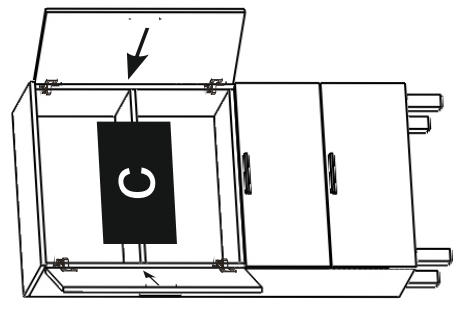

Assembly instructions for the Omega Panel unit, including diagrams for 2-person and 60-minute installation, and a list of included tools like Silikon and screws.

**Important Installation Note in compliance to the norm DIN EN 14749**  
**Wichtiger Montagehinweis zur Einhaltung der DIN EN 14749**

**1**

**2**

**3**

**4**

**5**

**6**

**7**

**8**