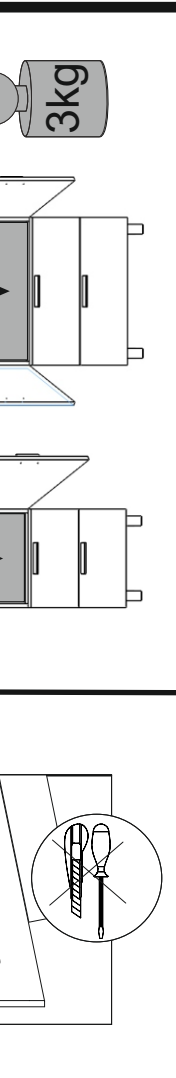

ASSEMBLY INSTRUCTIONS

- Bathroom furniture units are designed for a long service life in the bathroom. To ensure lasting enjoyment of our quality products, we would ask you to heed the following points:
  - It is essential that a shower partition is installed if the furniture is located immediately next to the bathing/showering area...

REINIGUNG

1. REINIGUNG
  - Zue schonenden Reinigen unserer Badmöbel wir nur ein feuchtes Tuch zu verwenden.
  - Hartnäckigere Flecken lassen sich gut mit einem Feinpoliermittel beseitigen...

ASSEMBLY INSTRUCTIONS

Assembly instructions for the Omega Panel unit, including diagrams for 2-person and 60-minute installation, and a list of included tools like Silikon and screws.

CLEANING AND MAINTENANCE

1. CLEANING
  - The cleaning is allowed to be done only by liquids/purposed for cleaning of wooden areas and by soft cloth.
  - For removal of lime scale at glass and ceramic units, you can also use a vinegar which will be more effective if you heat it...

Pflegeanleitung Möbel

1. REINIGUNG
  - Zue schonenden Reinigen unserer Badmöbel wir nur ein feuchtes Tuch zu verwenden.
  - Hartnäckigere Flecken lassen sich gut mit einem Feinpoliermittel beseitigen...

ASSEMBLY INSTRUCTIONS

Assembly instructions for the Omega Panel unit, including diagrams for 2-person and 60-minute installation, and a list of included tools like Silikon and screws.